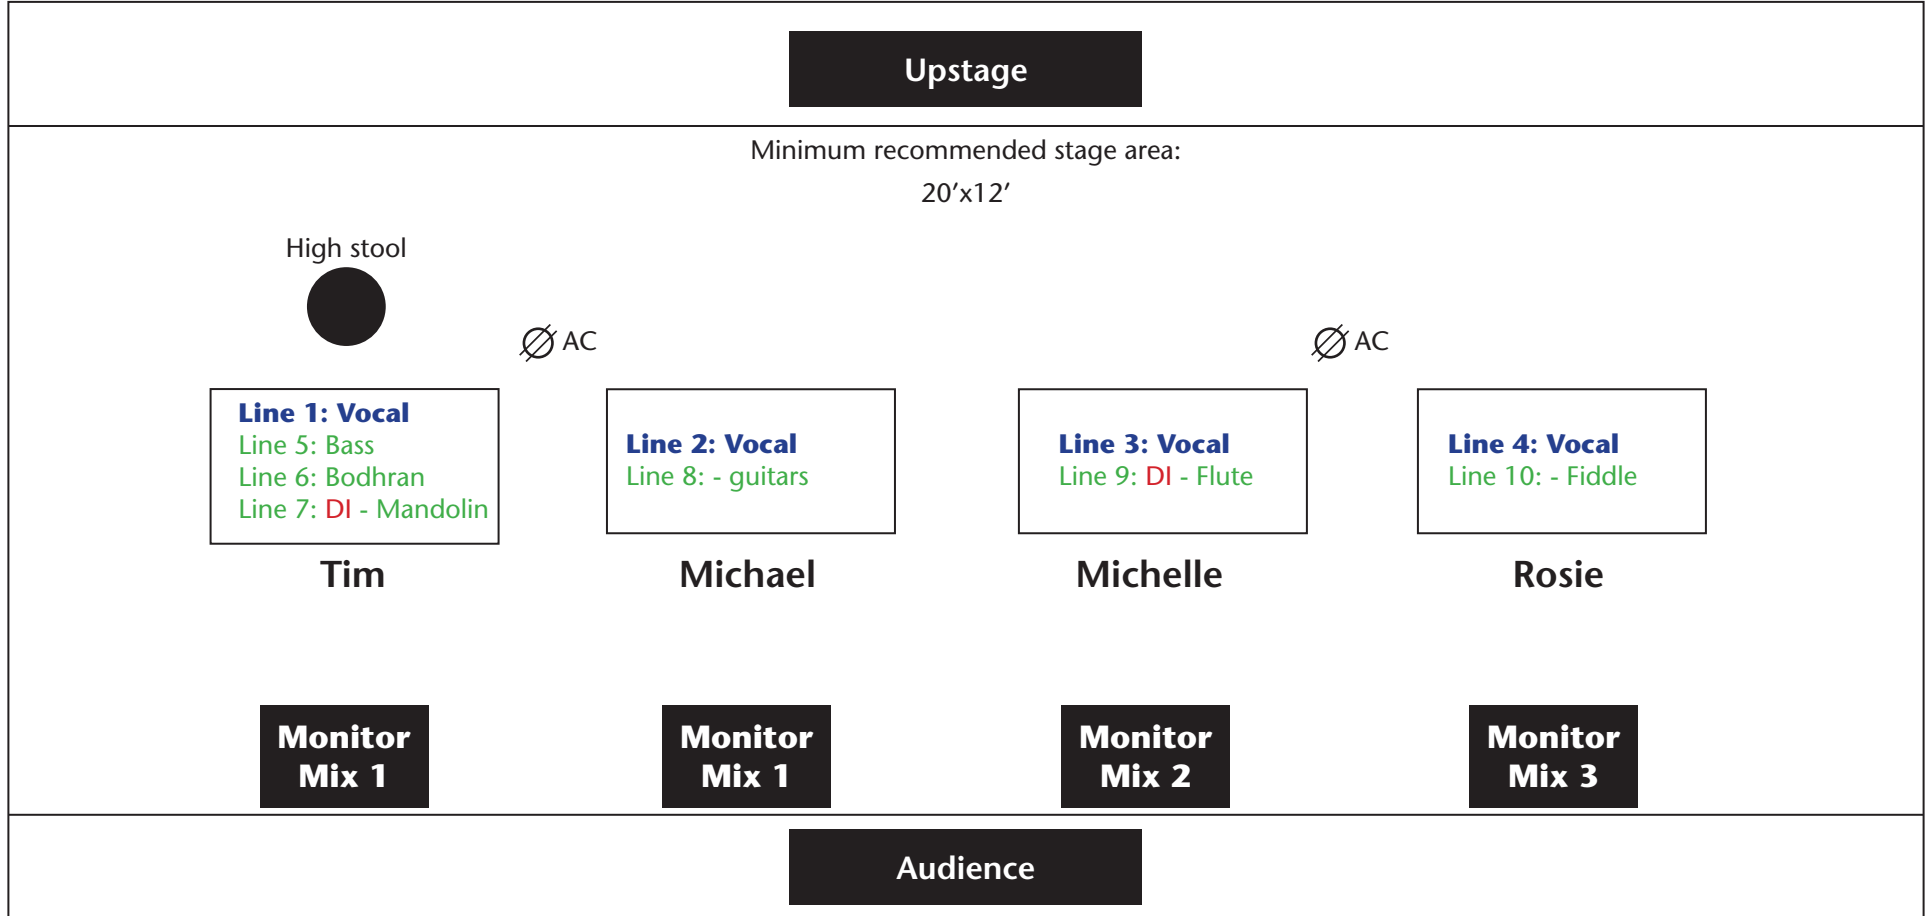

Stage Plot

For technicians' reference:

Show:

Date:

Location:

For further information, please contact:
Michael Viens 604.879.7958
michael@blackthornband.com
www.blackthornband.com

Vocal Lines: 4 with boom stands
Instrument Lines: 6
DI's: 2

Please note:

Blackthorn travels with their own
Shure Beta 58s for vocals if required.
All other instruments have pickups or clip mics.

3 monitor mixes over 4 monitors are indicated
here but if the situation dictates, we're fine with
1 mix and 2 monitors.