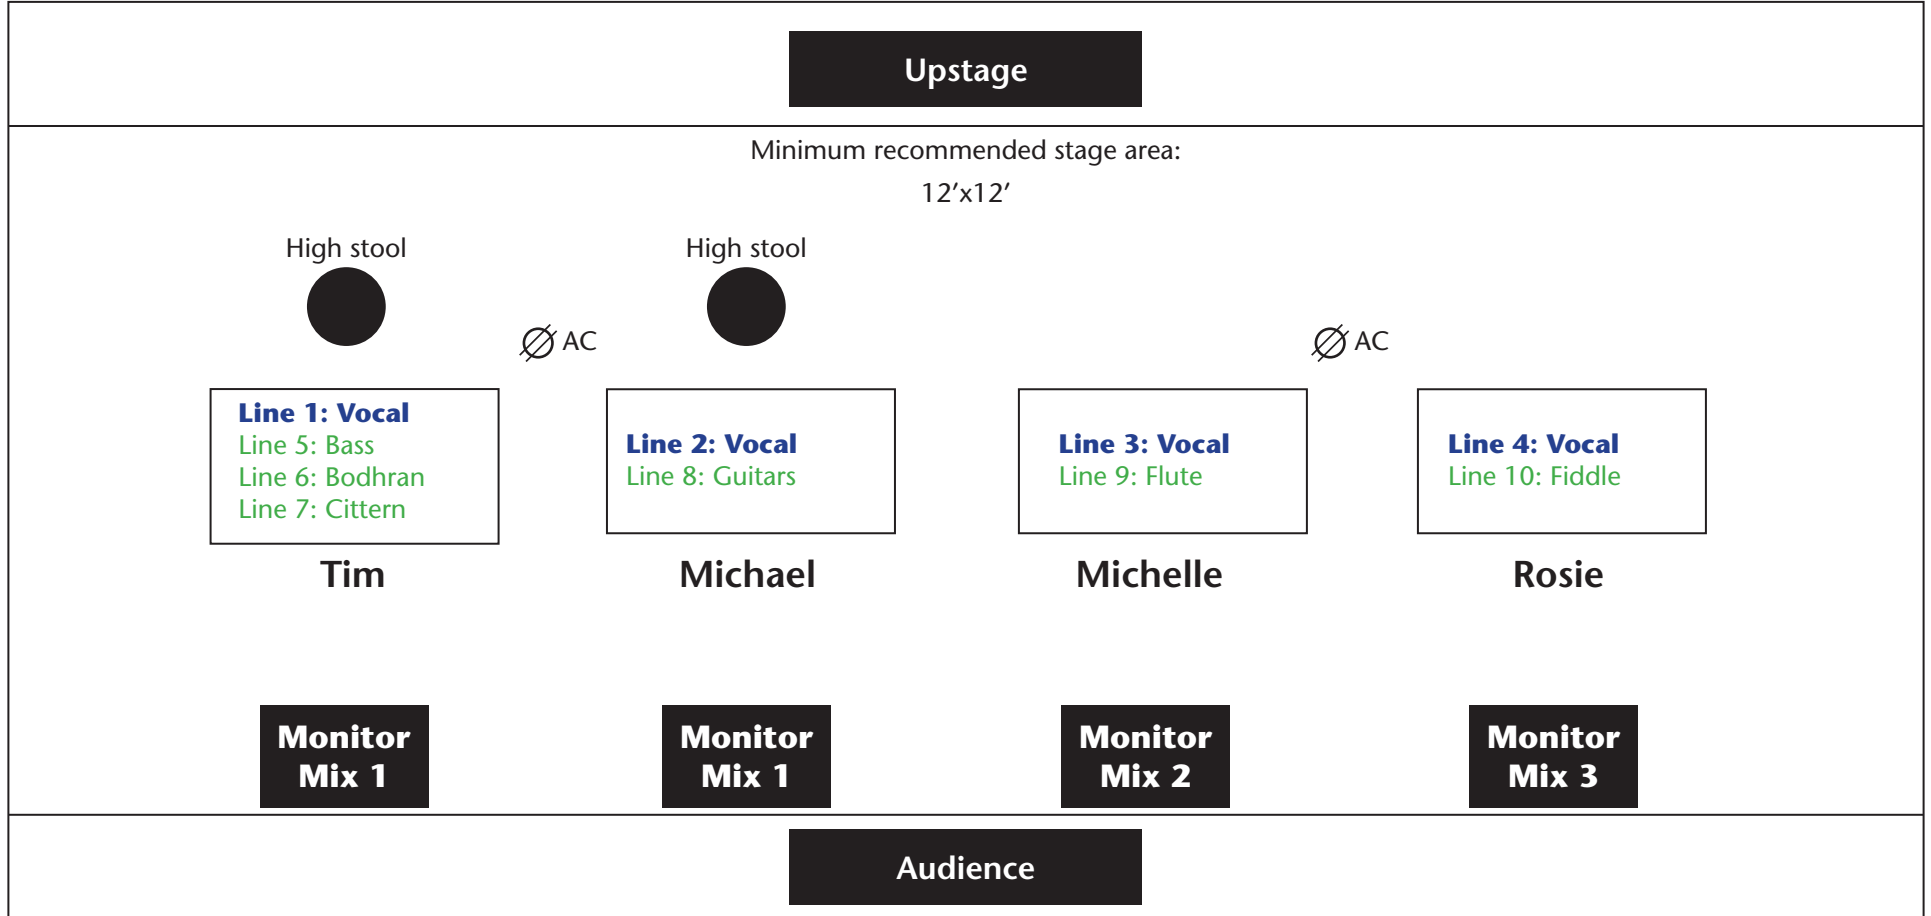

Stage Plot

For technicians' reference:

Show:

Date:

Location:

For further information, please contact:
Michael Viens 604.879.7958
michael@blackthornband.com
www.blackthornband.com

Vocal Lines: 4 with boom stands

Instrument Lines: 6

Please note:

Blackthorn travels with their own
Shure Beta 58s for vocals if required.
All other instruments have pickups or clip mics.

3 monitor mixes over 4 monitors are indicated
here but if the situation dictates, we're fine with
1 mix and 2 monitors.